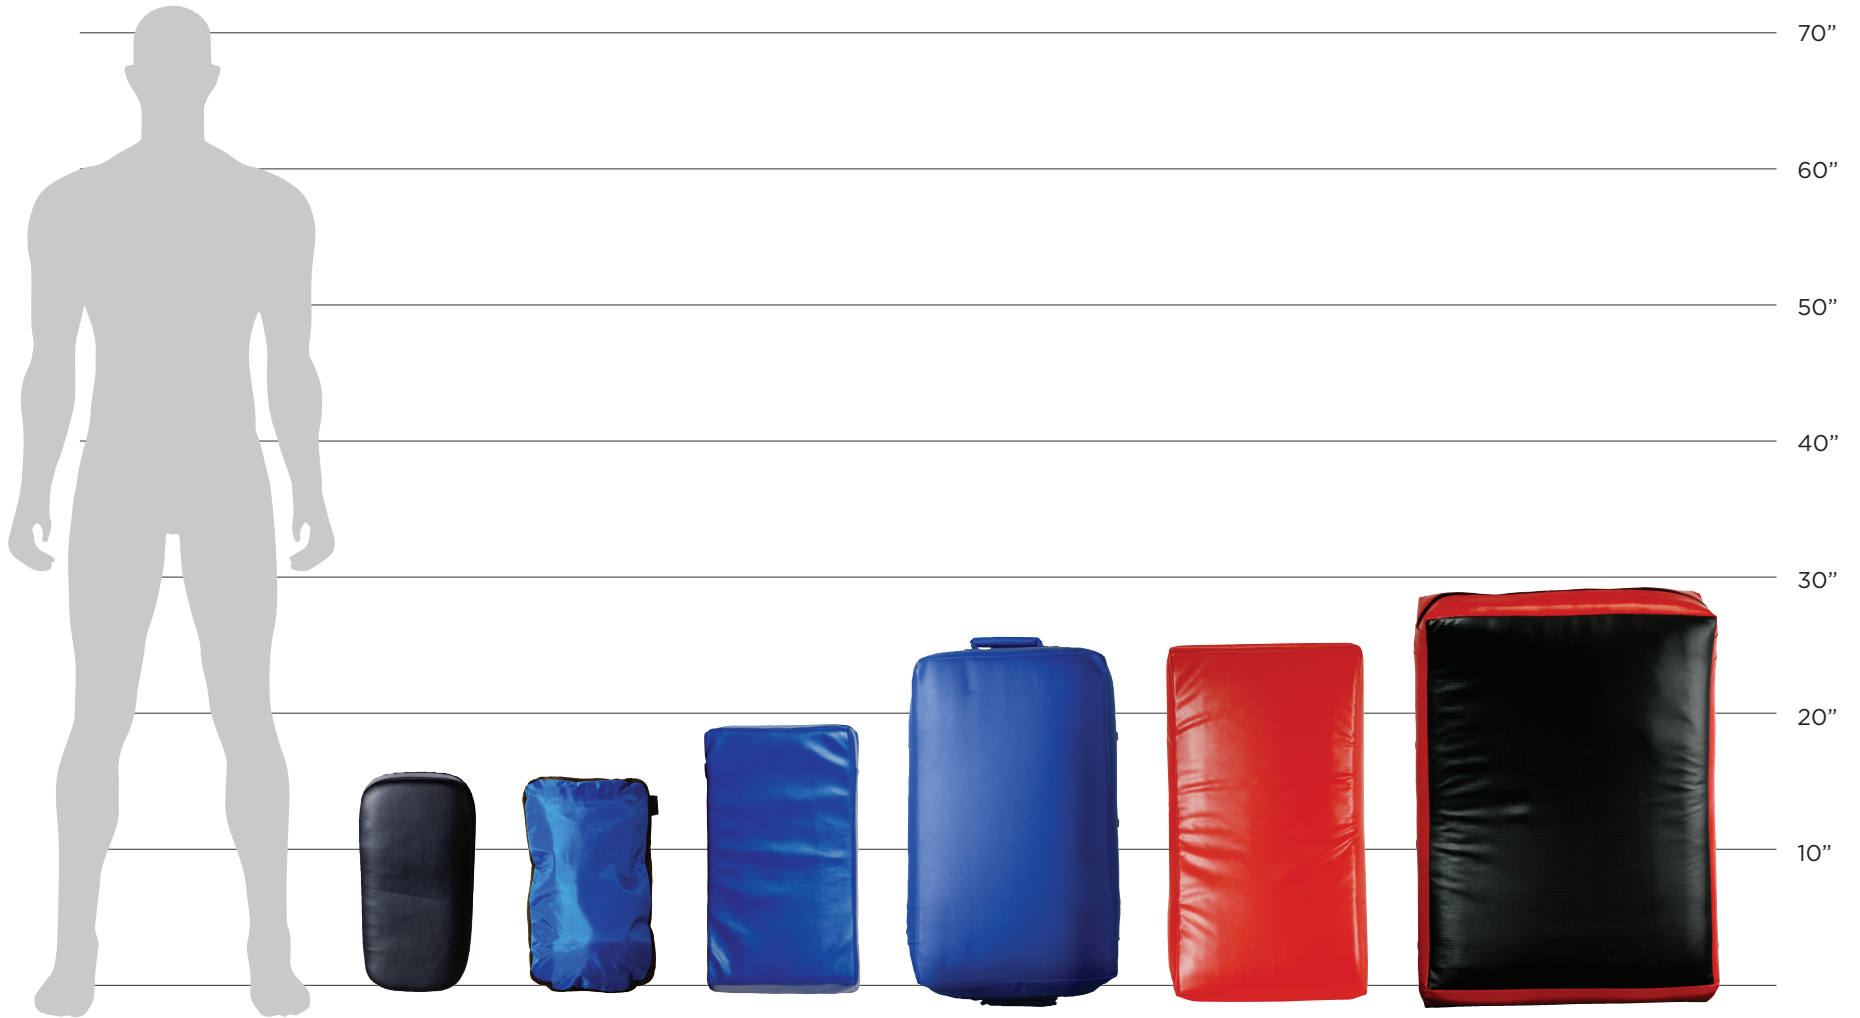

# SHIELD SIZING CHART

6' Male

Thai Kicking  
Shield  
7"x15"x5"

Arm  
Shield  
7"x15"x6"

Universal  
Target  
10.5"x19.5"x3.5"

Spartan Foam  
Shield  
14"x26"x6"

Single Foam  
Target  
14"x26"x6"

Curved Body  
Shield  
22"x29"x4"